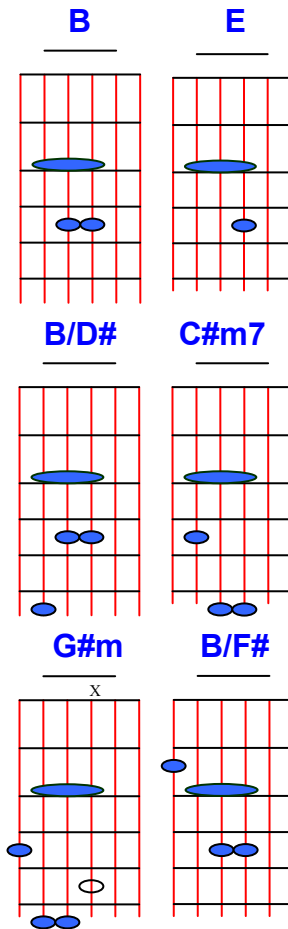

UNFAILING LOVE

By NIGEL BRIGGS and TRENT

Cut Capo on 2

VERSE 1

B
We wait in hope for you
E
Our shelter and our truth
B **E**
You are always faithful to Your word
B
Consume our hearts and minds
E
Be the author of this life
B **E**
Your kingdom come, Your will be done

PRE-CHORUS

B
In these times of doubt and sorrow
E
People need a hope to cling to
B/D# **E**
Your love is an anchor in the storms of life, forever faithful

CHORUS

B **E**
Unfailing love
B/D#
You never let us down
C#m7 **E**
Your promise is alive

BRIDGE

G#m **B/F#** **E**
When coloured dreams fade to grey (unfailing love)
G#m **B/F#** **E**
When the night crowds out the day (unfailing love)
G#m **B/F#** **E**
When there's no words left to say
G#m **B/F#** **B** **C#m7**
God's love remains

Cut Capo Chords

charted by:
Mitch Bohannon
mitch@bos-capos.com